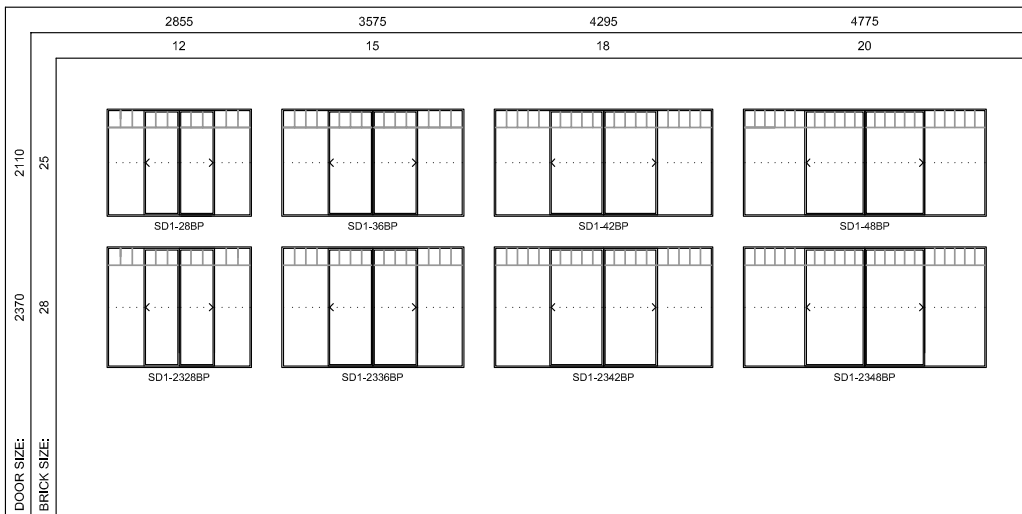

Bi-Parting Sliding Doors - Hawthorn Colonial Bars