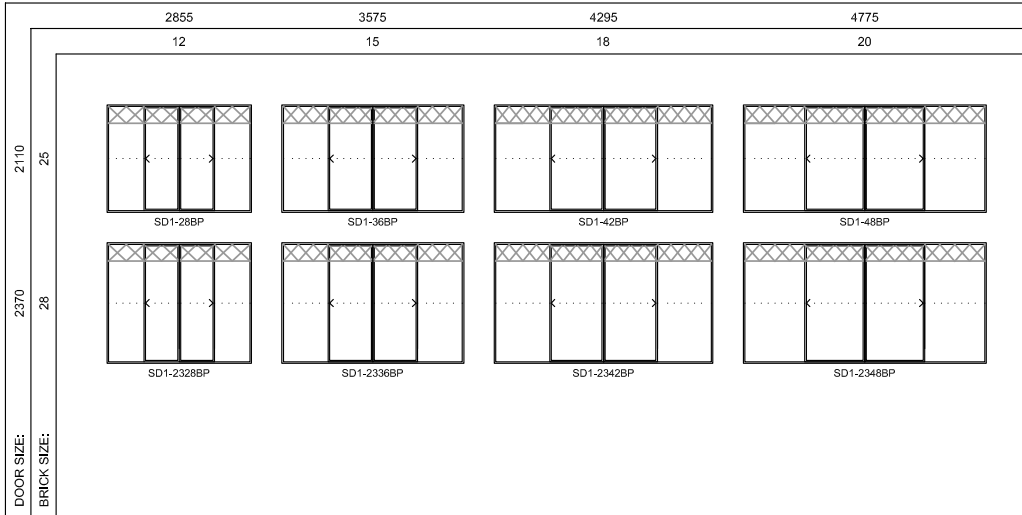

SLIDING DOORS

Colonial Bar Master Sheet - SD Tudor/Hawthorn

Bi-Parting Sliding Doors - Tudor Colonial Bars