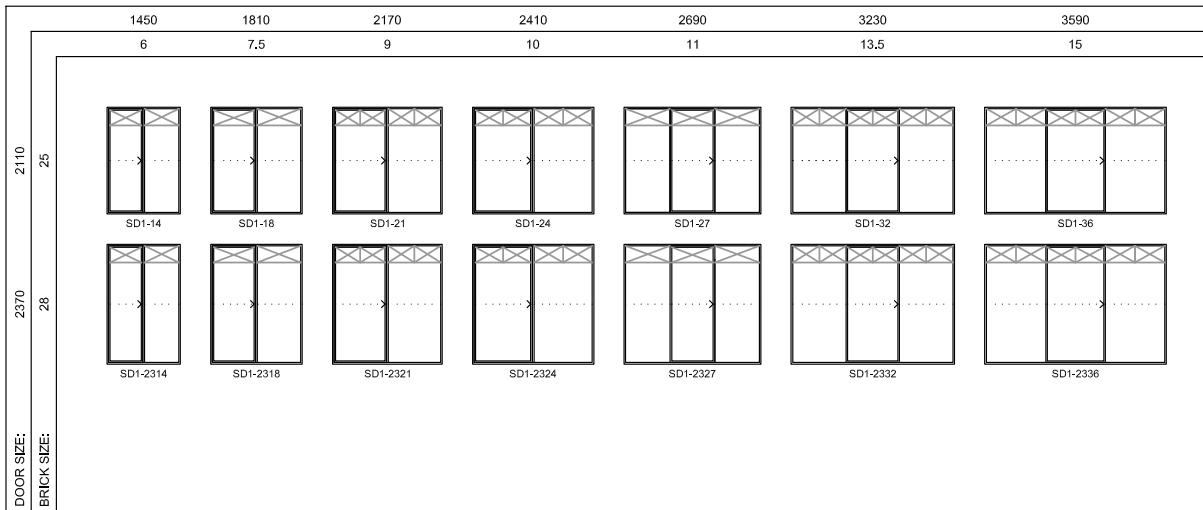

Sliding Doors - Tuscan Colonial Bars