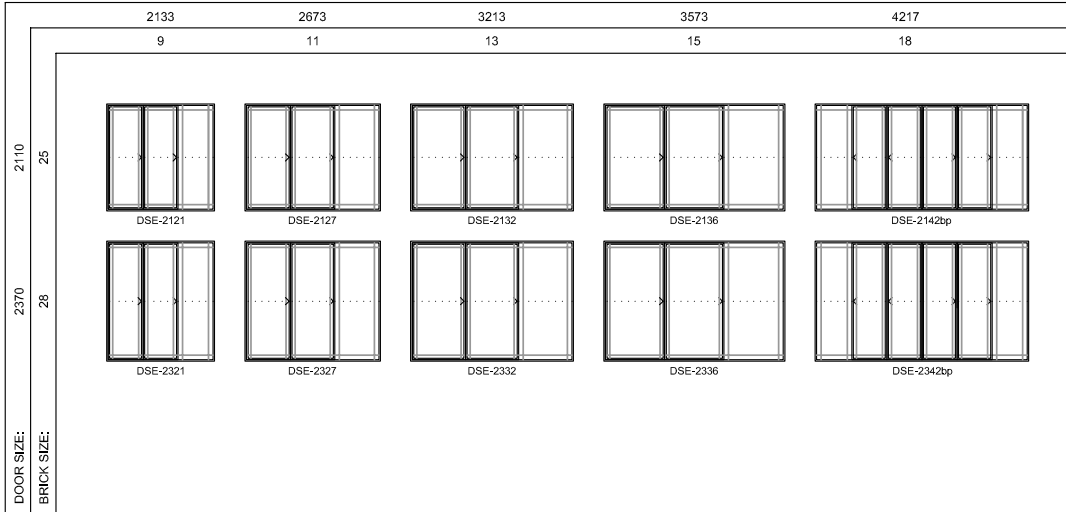

SLIDING DOORS

Colonial Bar Master Sheet - DSE Edward/Federation

Entertainer Sliding Doors - Edwardian Colonial Bars