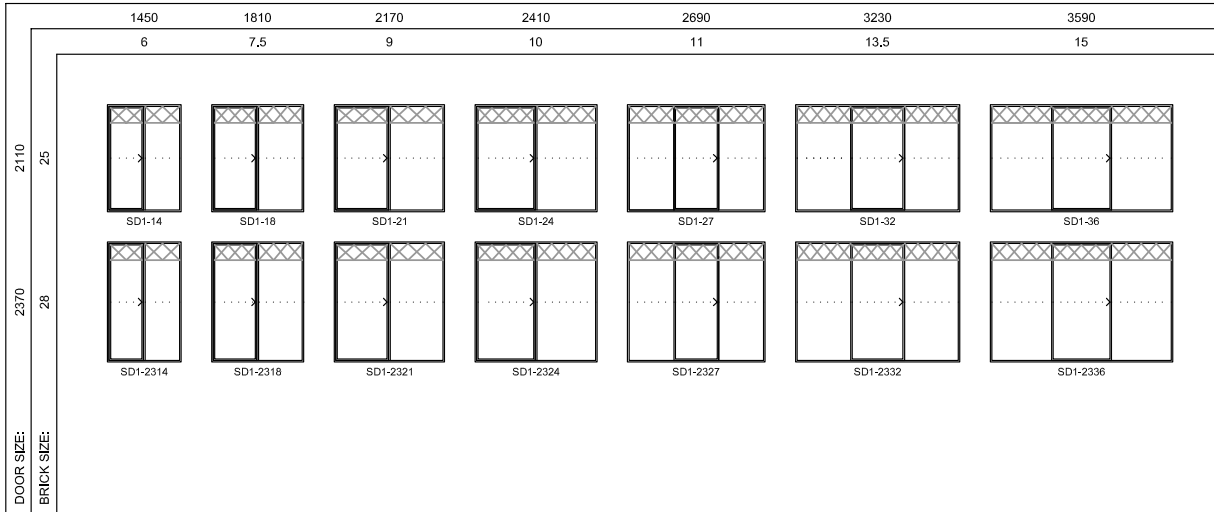

SLIDING DOORS

Colonial Bar Master Sheet - SD Tudor/Hawthorn

Sliding Doors - Tudor Colonial Bars