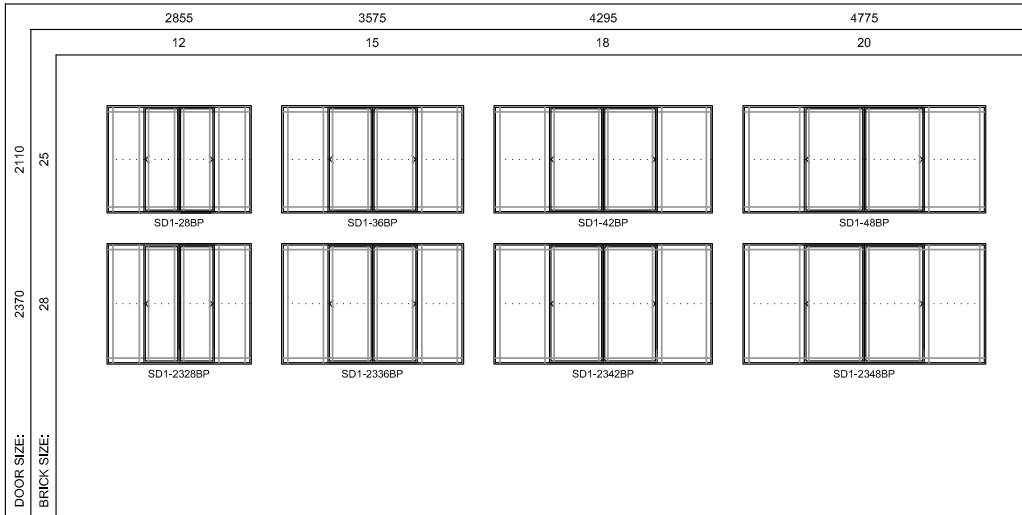

SLIDING DOORS

Colonial Bar Master Sheet - SD Edward/Federation

Bi-Parting Sliding Doors - Edwardian Colonial Bars