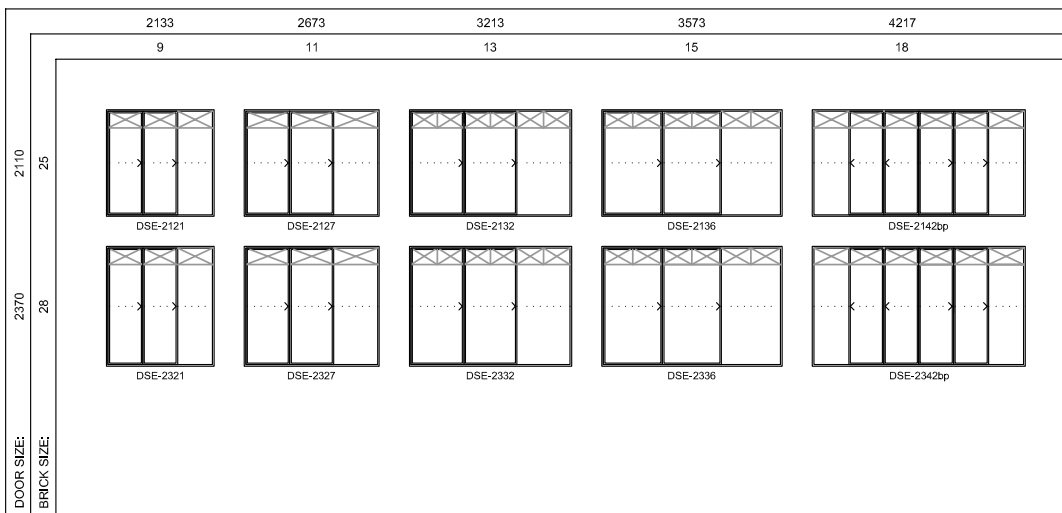

Entertainer Sliding Doors - 8 Light Colonial Bars

SLIDING DOORS

Colonial Bar Master Sheet - DSE 10/Tuscan

Entertainer Sliding Doors - 10 Light Colonial Bars

Entertainer Sliding Doors - Tuscan Colonial Bars