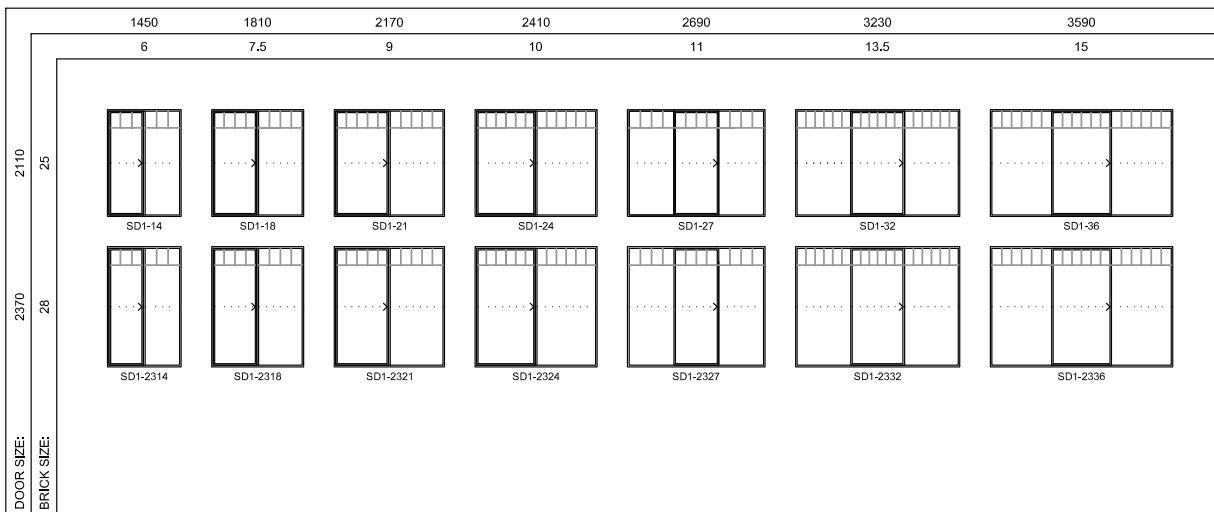

Sliding Doors - Tuscan Colonial Bars

SLIDING DOORS

Colonial Bar Master Sheet - SD Tudor/Hawthorn

Sliding Doors - Tudor Colonial Bars

Sliding Doors - Hawthorn Colonial Bars

SLIDING DOORS

Colonial Bar Master Sheet - SD Edward/Federation