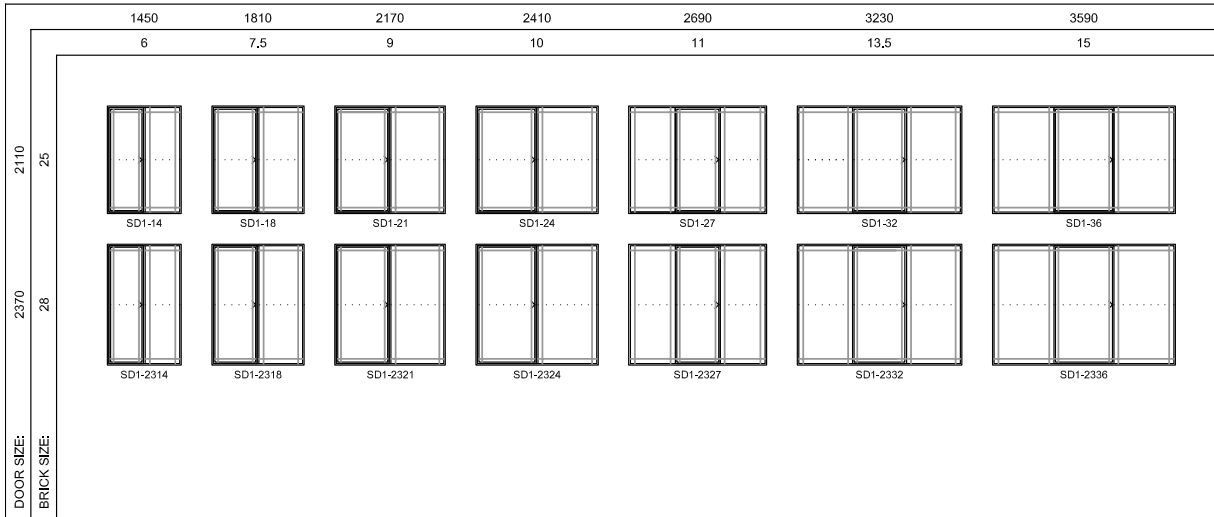

SLIDING DOORS

Colonial Bar Master Sheet - SD Edward/Federation

Sliding Doors - Edwardian Colonial Bars