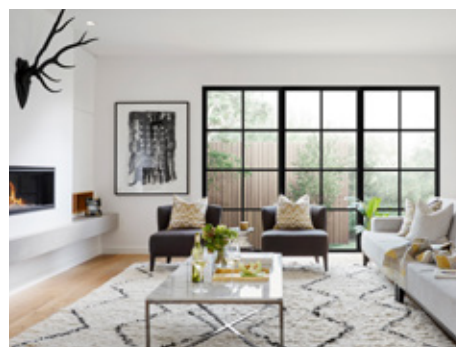

Illustration of a 1372mm high awning window. Windows 1800mm high or above come with 3 horizontal bars as standard.