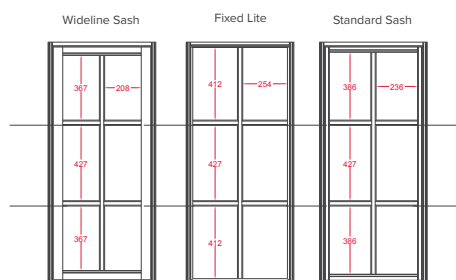

### Please Note

Bars are evenly spaced based on the overall height and width of the product, not the glass area, to ensure bars align across products of the same dimensions regardless of the sash type. Products with a transom are the exception, where by bars are evenly spaced within the glass openings.

Please consider other nearby products, as they may need to be customised if you wish for all bars to align.

Please discuss your specification with an A&L sales representative to ensure your desired aesthetic can be achieved.

Illustration of a 1372mm high awning window. Windows 1800mm high or above come with 3 horizontal bars as standard.